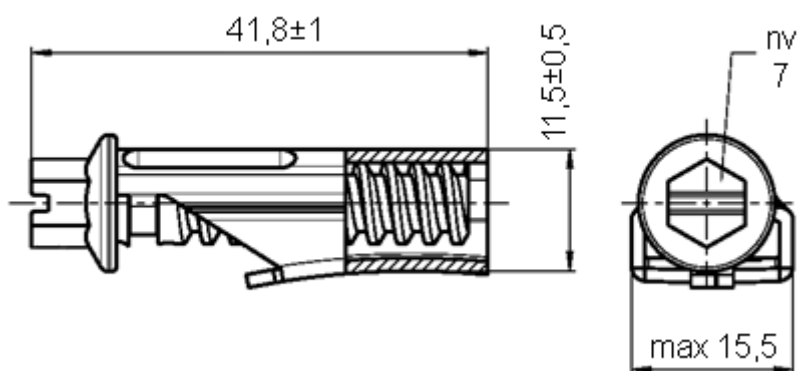

# Data Sheet

Article number: 025608565003

Description: Norma band buckle NB-G/12 W3

## Measures

---

Note = No measurements